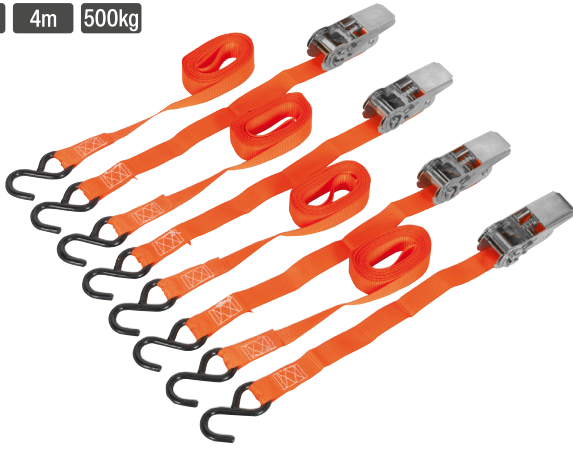

1/4", 3/8" or 1/2" Sq Drive

- Flip reverse Chrome Vanadium steel ratchet head with a smooth action mechanism.
- Scale graduated in Nm and lb.ft. Calibration tolerance in accordance with BS EN ISO 6789-1:2017.
- Wrenches are individually tested to standards with $\pm 4\%$ accuracy and each wrench is issued with an individually numbered test certificate.
- Aluminium knurled handle for comfort and control.
- Supplied in an EVA foam storage tray.

24L Direct Drive Air Compressor 2hp with 4pc Air Accessory Kit

- Air Displacement: 6.8cfm(193L/min).
- Maximum Free Air Delivery: 4.6cfm(130L/min).
- Maximum Pressure: 116psi(8bar).
- Aluminium cylinder head with cast iron cylinder gives added resistance to wear.
- Suitable for general-purpose workshop applications.
- Pump head directly coupled to heavy-duty induction motor for reliable and quiet operation.
- Precision welded receiver tank manufactured to meet Pressure Vessel Directive.
- Fitted with fully automatic pressure cut-out switch and twin gauges displaying tank and working pressures.
- Kit Contents: Gravity Feed Spray Gun, Tyre Inflator, Air Blow Gun, 5m Air Hose 1/4"BSP.
- Fitted with 3-pin plug.

• **Model No. SAC2420APK**
• List Price £189.95

SPECIAL PRICE

£144.95

Ratchet Straps Polyester Webbing with S-Hooks 25mm x 4m 500kg Breaking Strength - 2 Pairs

25mm 4m 500kg

- Manufactured from polyester webbing with stitched reinforcement around hooks.
- Suitable for securing loads and tarpaulins onto flatbeds or trailers and for general load restraint.
- Breaking Strength: 500kg.
- Webbing Length: 4m.
- **Model No. TD0540S4**
- List Price £34.95

SPECIAL PRICE

£74.95

Long Parallel Pin Punch Set 6pc

Premier

Long Style

MM

- Hardened, tempered and fully polished Chrome Vanadium steel punches.
- Supplied with composite retainer.
- Sizes: 3, 4, 5, 6, 8, 10mm.
- Length: 200mm.
- **Model No. AK9128L**
- List Price £37.95